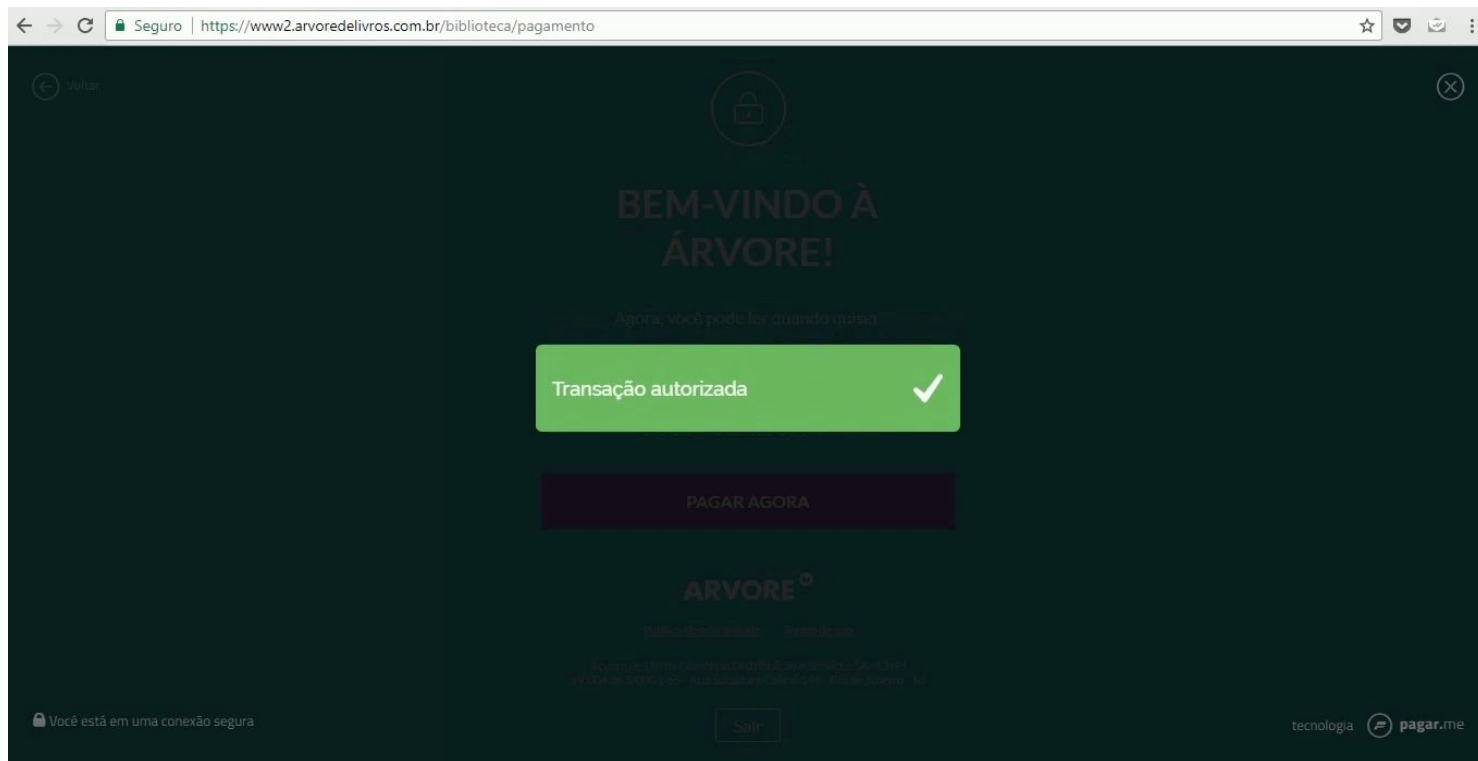

CARTÃO DE CRÉDITO

Passo 5: Pronto! Agora você já pode acessar a sua conta.