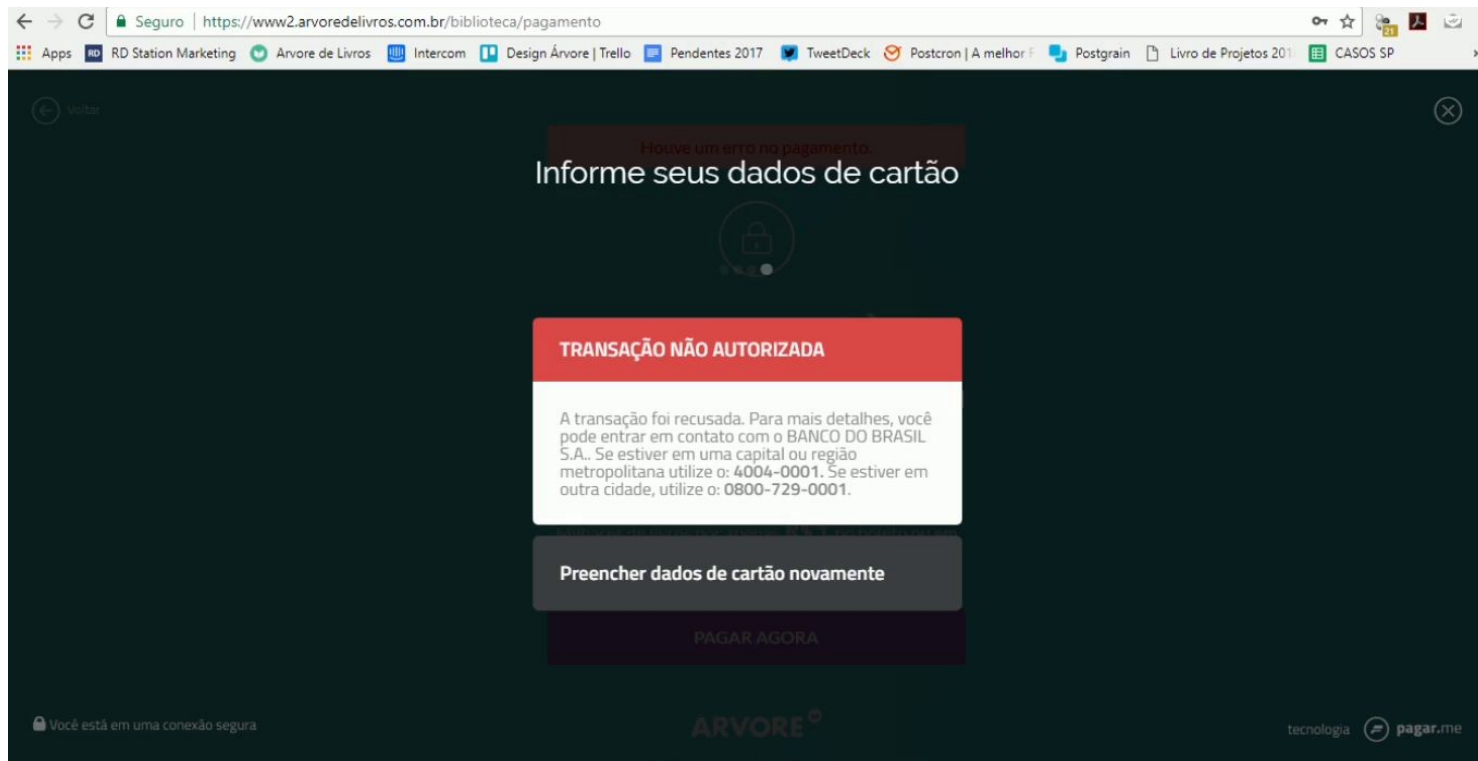

CARTÃO DE CRÉDITO

Caso essa tela apareça tente fazer os passos novamente.